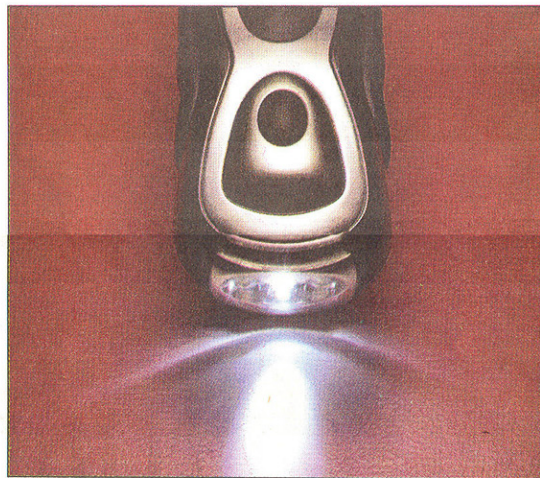

SHARPER IMAGE SELF-POWERED DYNAMO FLASHLIGHT

$29.95

Lessen fear of nighttime breakdowns with Sharper Image's hand-cranked flashlight, which provides backup power to cell phones too. Available at Sharper Image stores nationwide and at Sharperimage.com.

Compiled by Marisa Torrieri/
Examiner Correspondent

E-mail Features Editor Jeni Mann:
jmanna@baltimoreexaminer.com