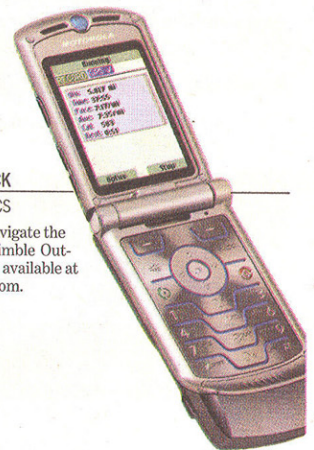

TRIMBLE OUTDOORS GPS PACK

$6.99 per month through Sprint PCS

Train for your next 10K race, navigate the country and more with the Trimble Outdoors GPS Pack application. It's available at Sprint PCS stores and Sprint.com.

$54.95

NeatSeat's on-the-go seat cover keeps your car seats clean and dry after working out, camping or frolicking in the rain. The one-size-fits-all hooded seat cover comes with two seat belt sleeves, plus a lap belt. Available at independent running stores and at igoactive.com